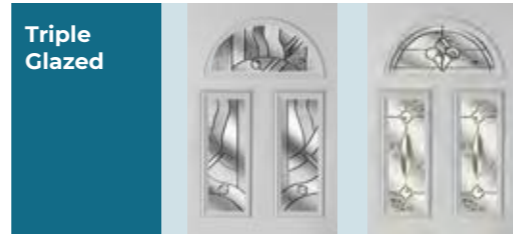

Diamond Black Diamond Blue Diamond Green Diamond Red Fusion Jewel Black / Beige Fusion Jewel Blue Fusion Jewel Green Fusion Jewel Red Alpine (Clear Backing Glass only) Murano Black Murano Blue Murano Green Murano Purple

Triple Glazed