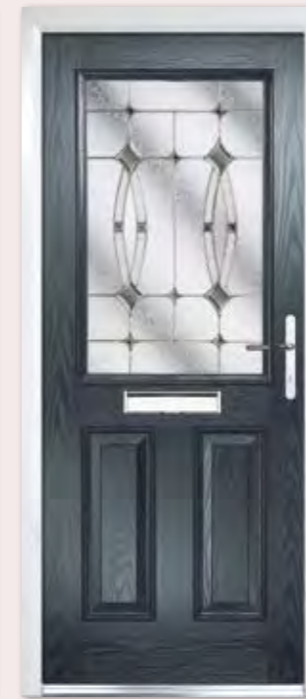

Composite Half
Colour Anthracite Grey
Glass Lunna
Furniture Chrome