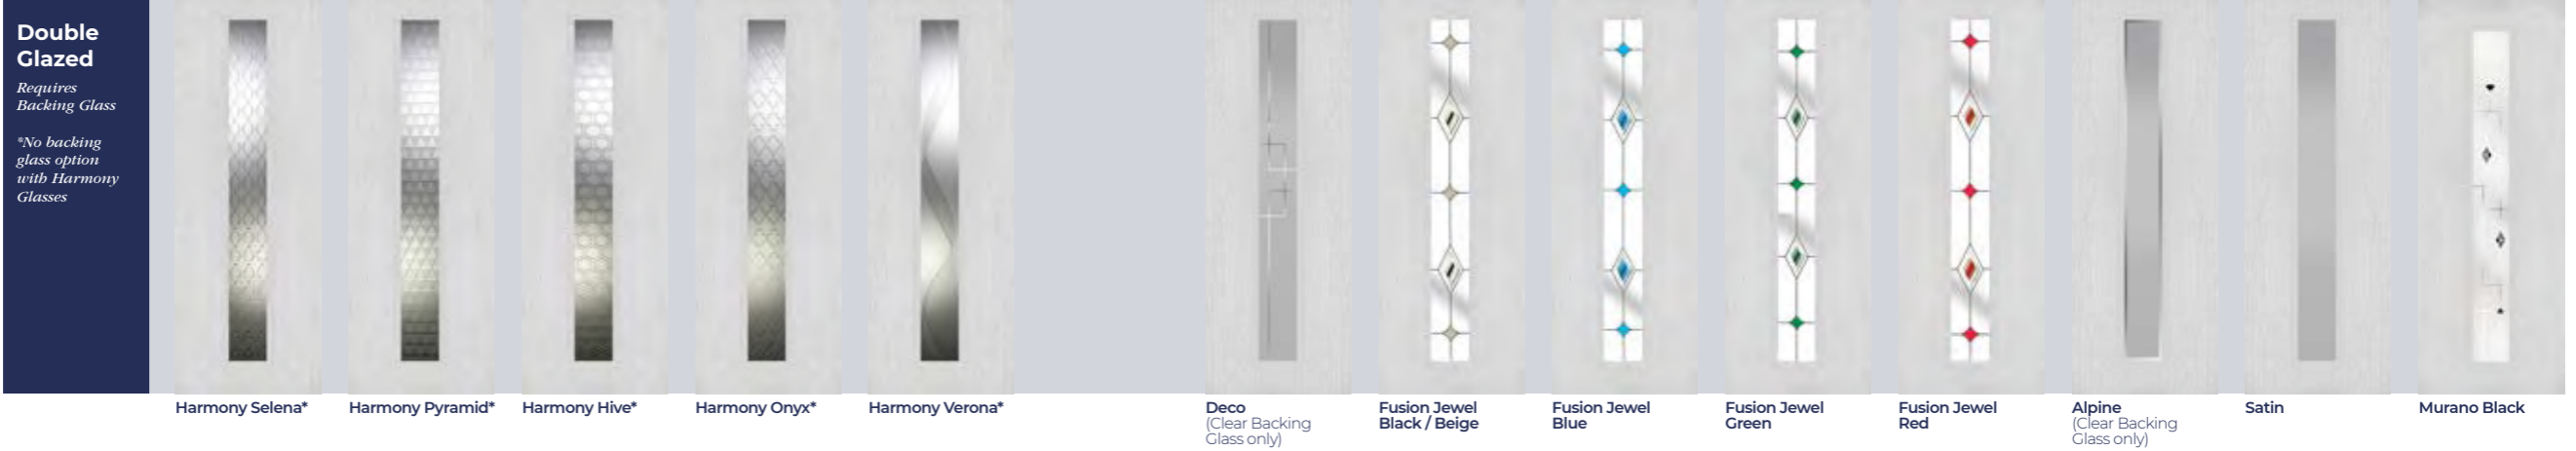

Premium Triple Glazed

Simplicity Brass Simplicity Zinc Lunna Monza Trieste

Bohemia Long Rectangle
Page 23
Also available as Cottage

Double Glazed

Requires Backing Glass
**No backing glass option with Harmony Glasses*