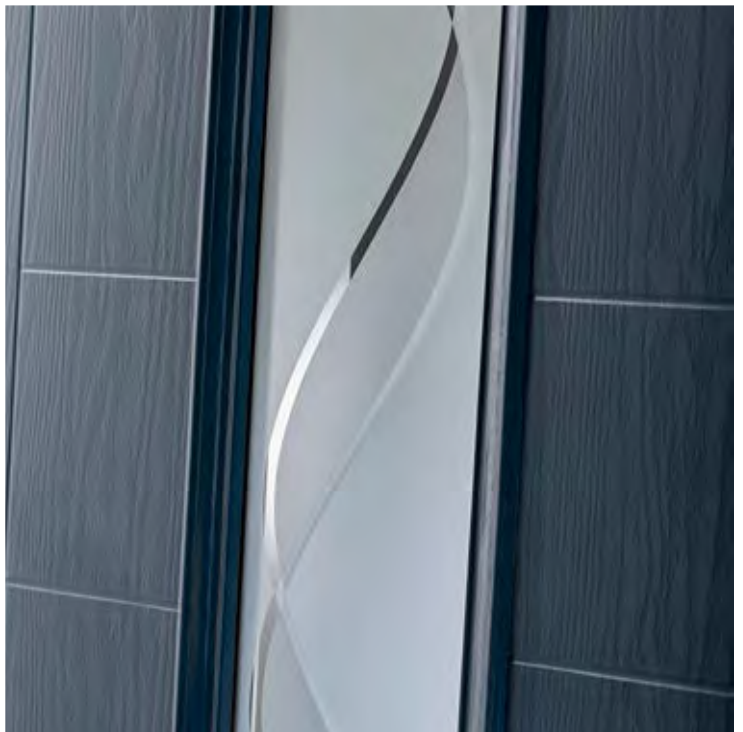

You're *Home*
with Hurst

Composite Door Collection

*You're Home
with Hurst*

Make a great first impression with a beautifully designed and high quality composite door. The door of choice amongst homeowners worldwide for 25 years. The Composite Collection provides you with an entrance door that not only looks exquisite but is also durable and robust. With such a wide choice of door styles, glazing designs, colours and hardware options to choose from, you're sure to find the perfect door for your home.