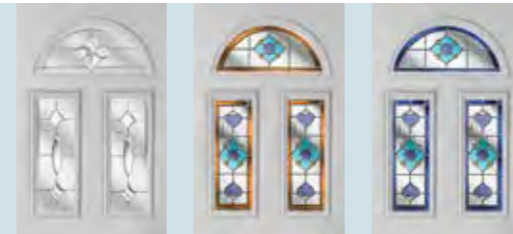

Diamond Black Diamond Blue Diamond Green Diamond Red Fusion Jewel Black / Beige Fusion Jewel Blue Fusion Jewel Green Fusion Jewel Red Alpine (Clear Backing Glass only) Murano Black Murano Blue Murano Green Murano Purple