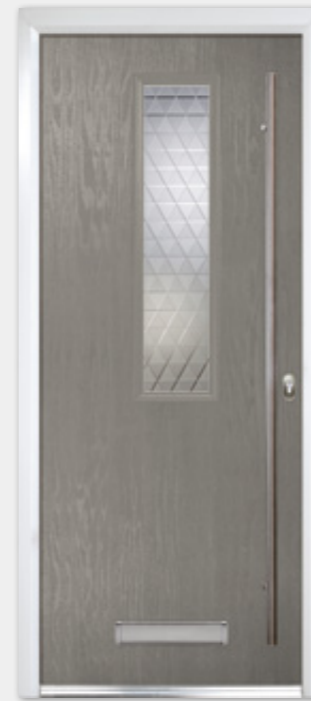

Bohemia Mid

Colour Premium Dusty Grey
Glass Harmony Pyramid
Furniture Contemporary