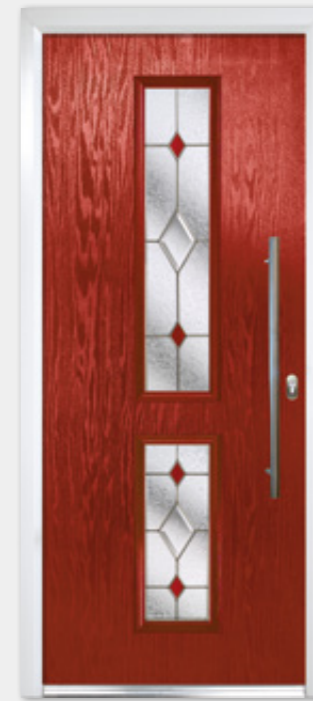

Bohemia Twin

Colour Red
Glass Kara Red
Furniture Contemporary