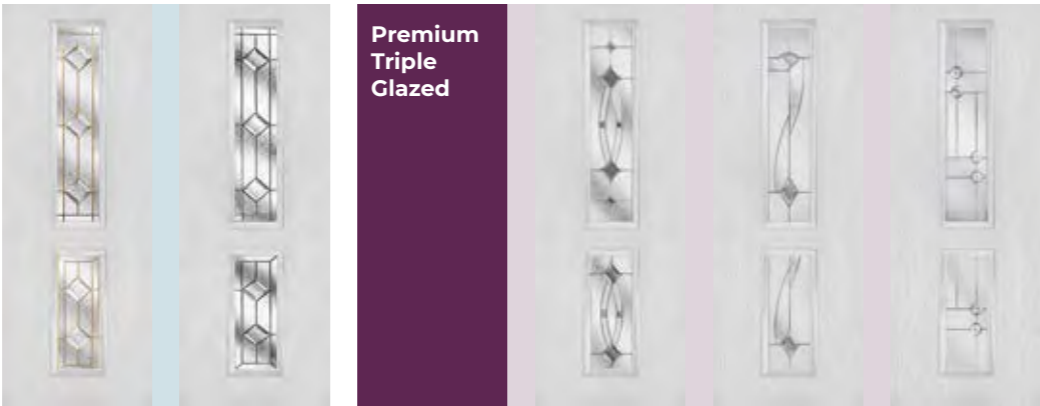

Premium Triple Glazed

Simplicity Brass Simplicity Zinc Lunna Monza Trieste

Bohemia Long Rectangle
Page 23
Also available as Cottage

Double Glazed

Requires Backing Glass
**No backing glass option with Harmony Glasses*