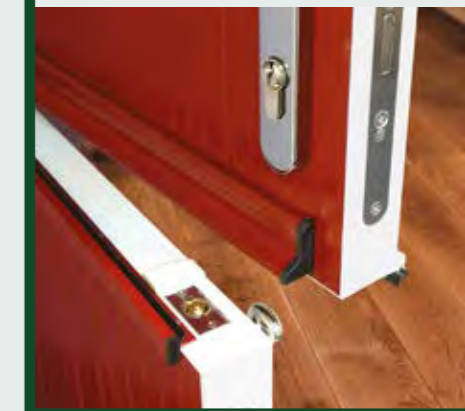

Choose Your Colour
See page 28

Choose Your Glass
See page 30

Choose Your Hardware
See page 46