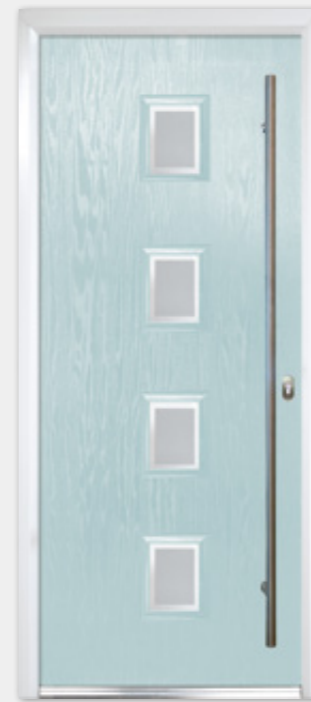

Bohemia Four Rectangles

Colour Premium Powder Blue
Glass Alpine
Furniture Contemporary